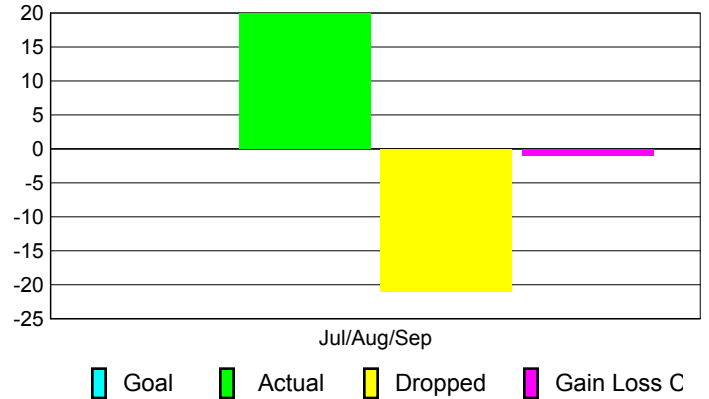

Club Results 2010-2011

Goal, New, Dropped, Gain/Loss

MEMBERSHIP

Membership Results
2010-2011

Membership
2009-2010

Month	Net Memb Goal	Actual New Memb	Actual Dropped Memb	Gain/Loss of Memb	Gain/Loss of Memb
Jul/Aug/Sep	0	20	-21	-1	11
Totals	0	20	-21	-1	11

Membership Results 2010-2011

Goal, New, Dropped, Gain/Loss

Comparison of Club Gain/Loss

Current Year Compared to the Previous Year

Comparison of Membership Gain/Loss

Current Year Compared to the Previous Year